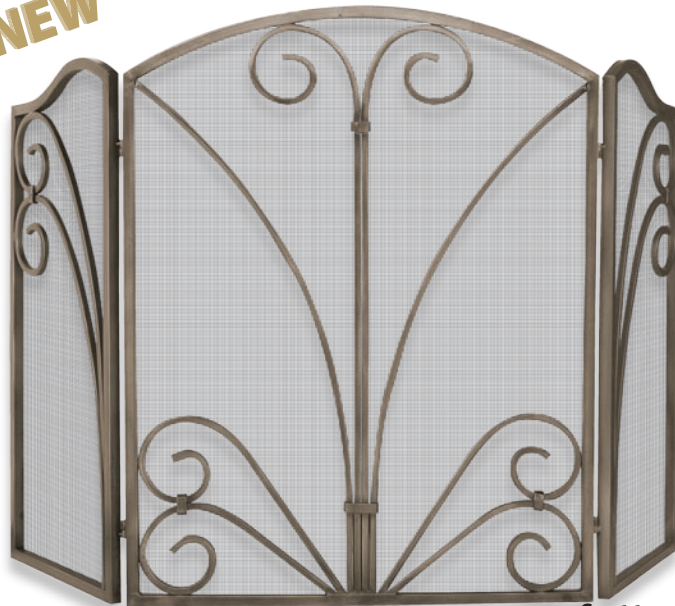

F-1677 5 Piece Pewter Leaded Glass Fireset
32" High (28.6 lbs.)

S-1675 3 Fold Pewter Leaded Glass Screen
34" High x 52.25" Wide (59 lbs.)

Leaded Glass

F-1381

S-1380

F-1381 5 Piece Antique Copper Leaded Glass
Fireset
32" High (28.6 lbs.)

S-1380 3 Fold Antique Copper Leaded Glass
Screen
34" High x 52.25" Wide (59 lbs.)

Venetian Bronze

NEW

S-1659

NEW

S-1662

S-1659 **NEW!** 3 Fold Venetian Bronze Screen with Bowed Bar Scrollwork
40" High x 56" Wide (34 lbs.)

S-1662 **NEW!** 3 Fold Venetian Bronze Screen with Decorative Scrollwork
35" High x 55" Wide (43 lbs.)

Venetian Bronze

S-1626

S-1607

S-1645

S-1651

- S-1626** 3 Fold Venetian Bronze Screen with Handles
36" High x 54.5" Wide (55 lbs.)
- S-1607** 3 Fold Venetian Bronze Screen
33" High x 52.5" Wide (23.1 lbs.)